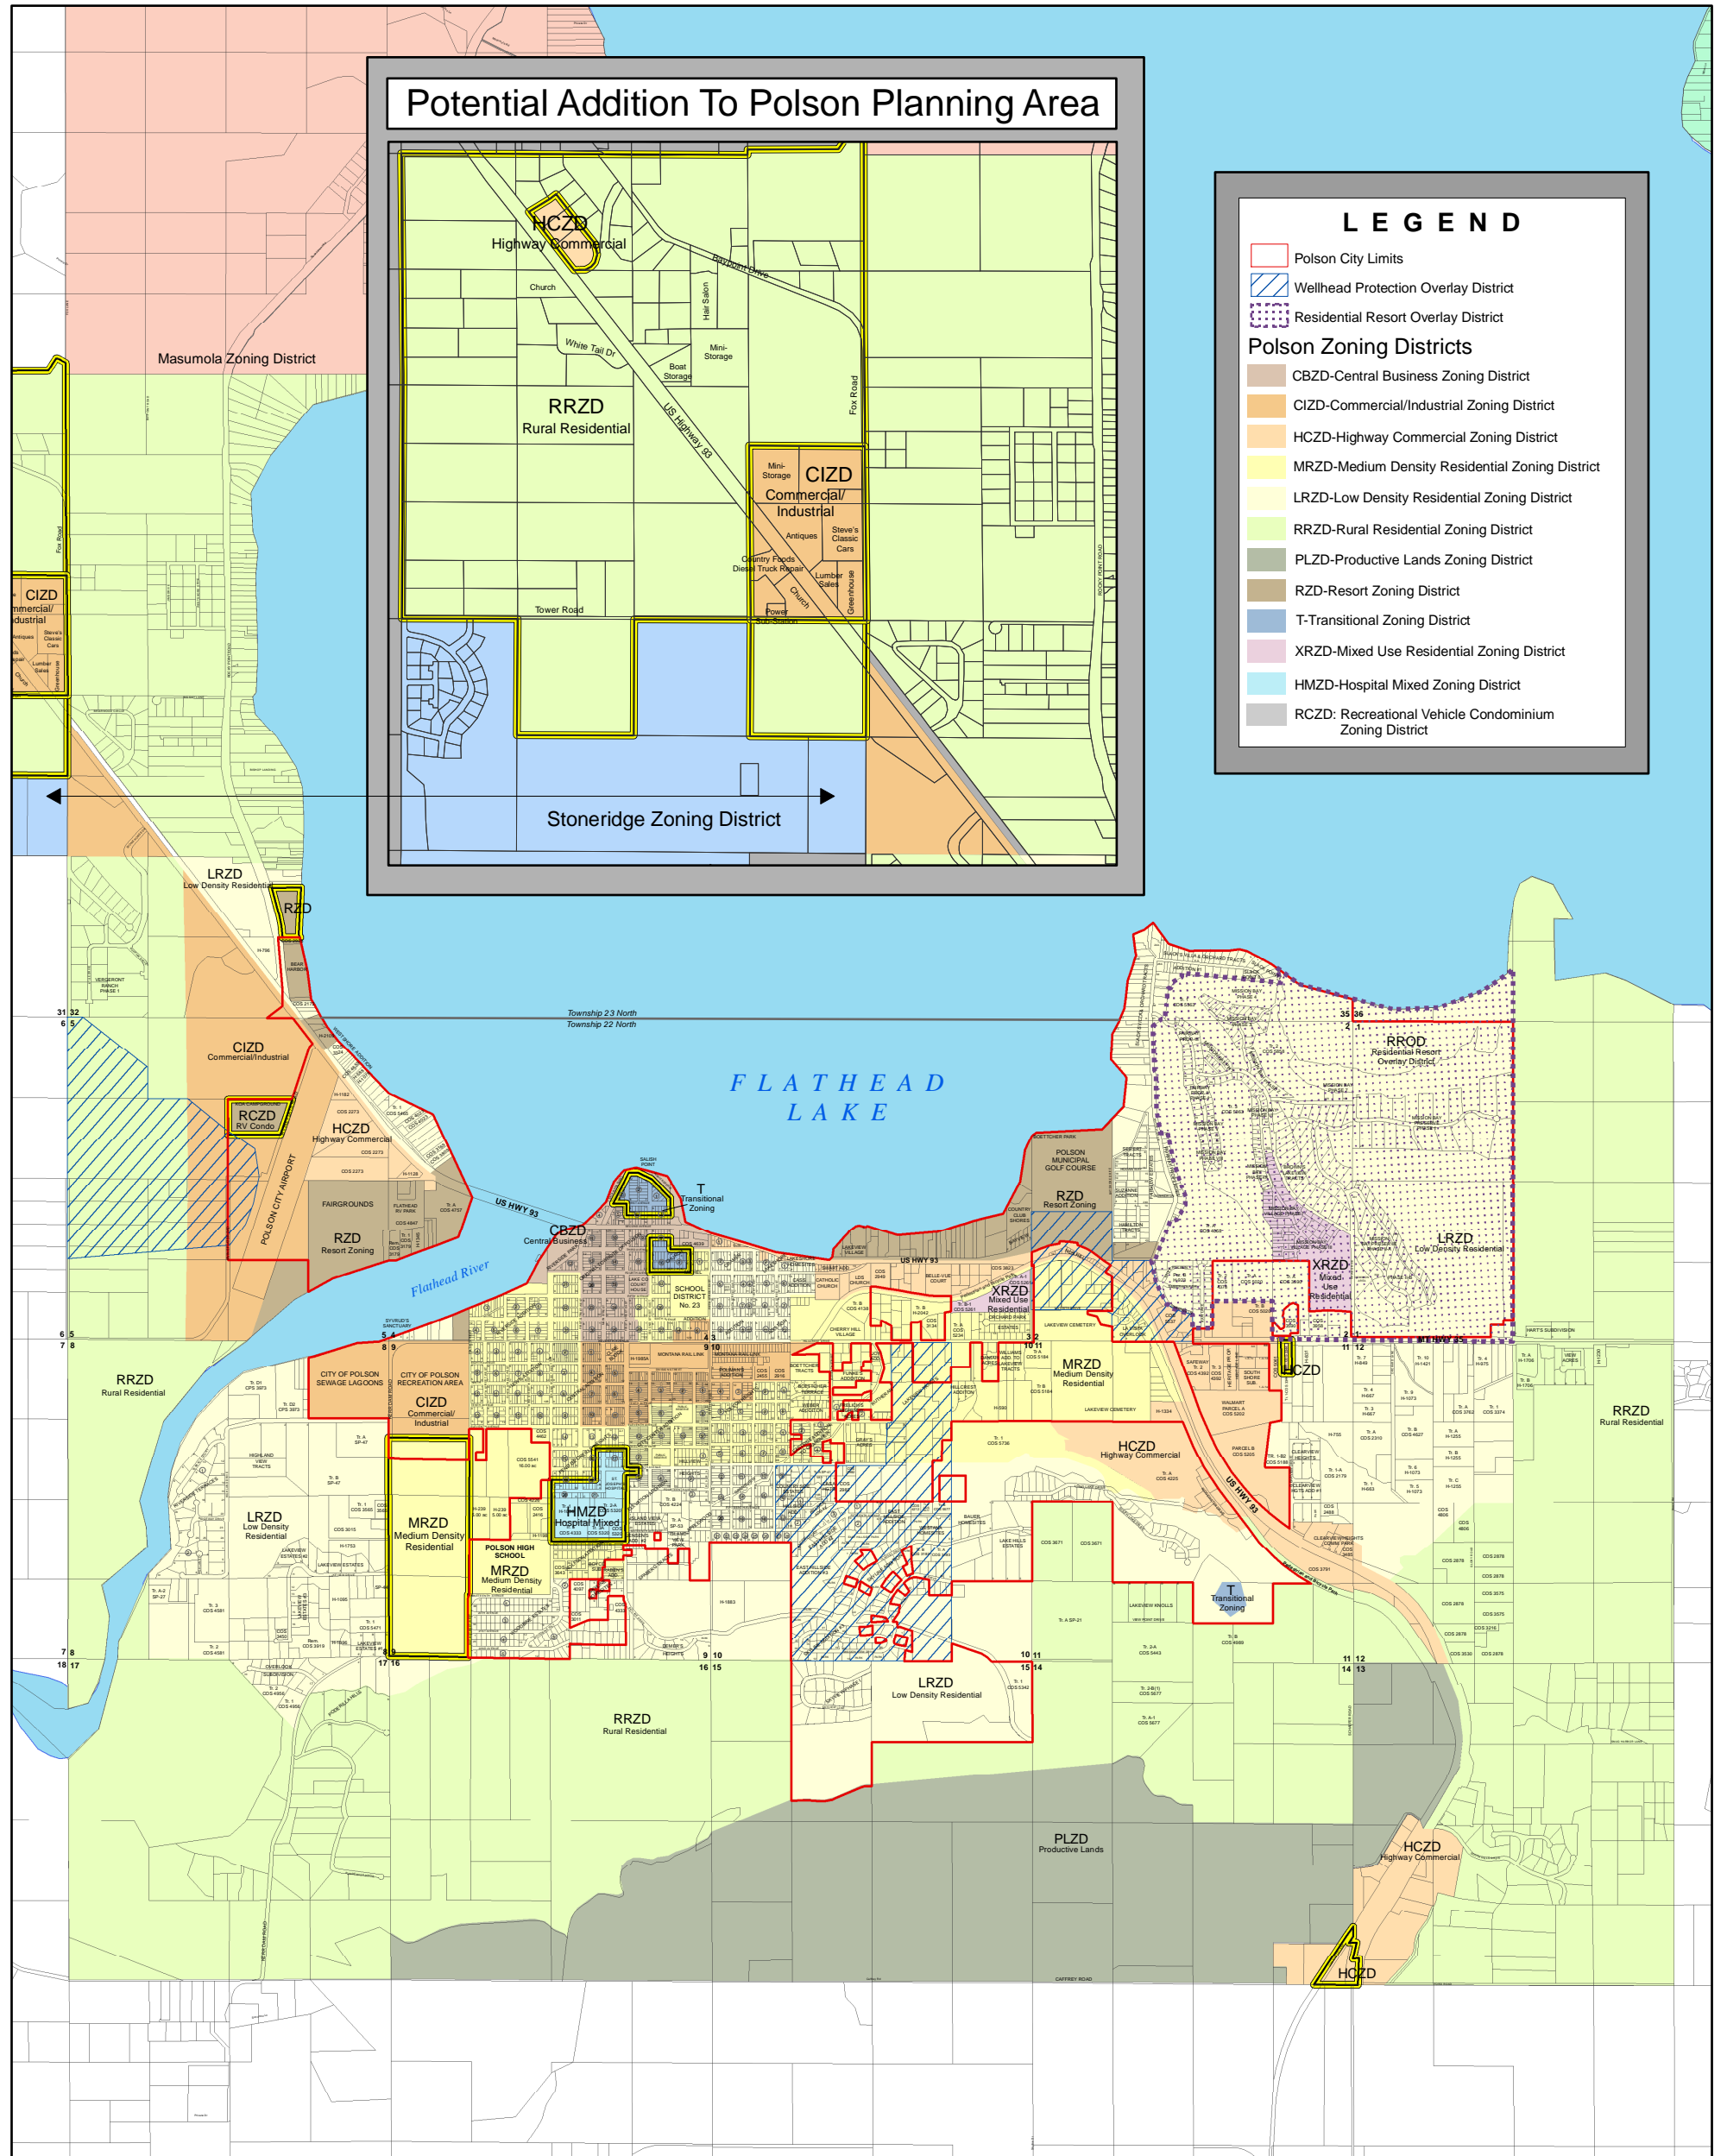

# DRAFT: Potential Zone Changes

Changes or Additions are Outlined in Yellow

0 1 Miles

October 15, 2010