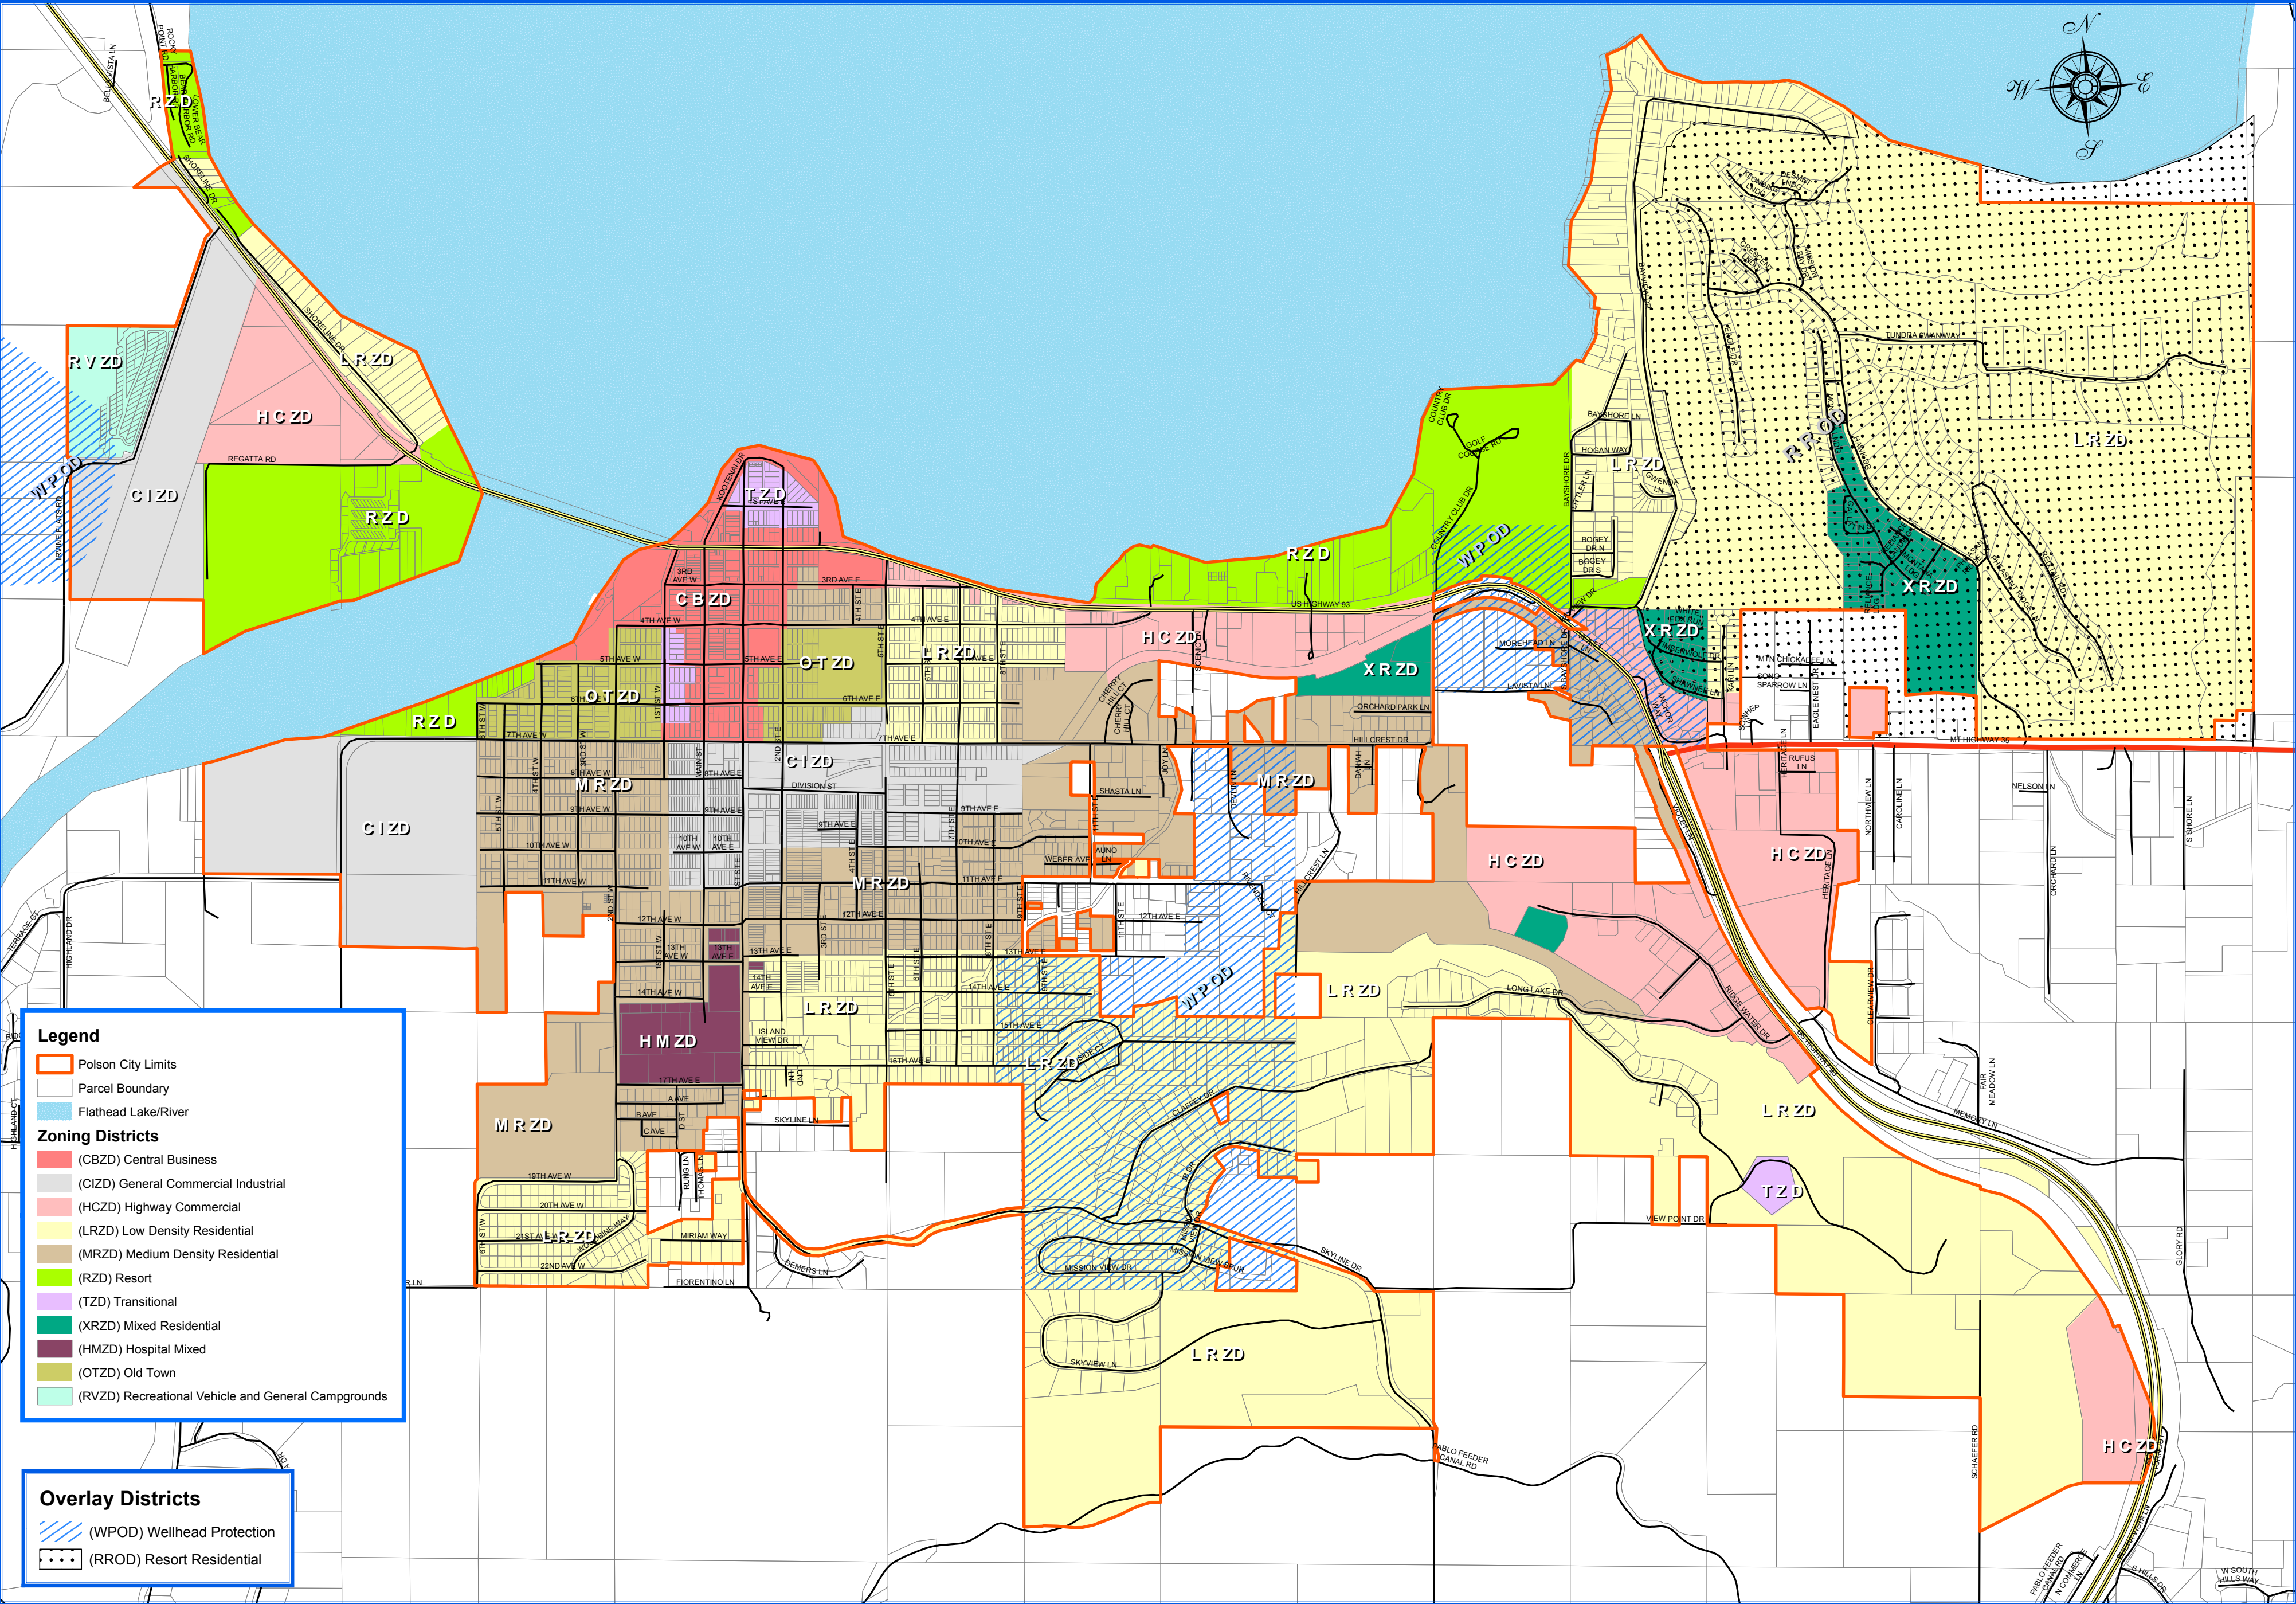

# City of Polson Zoning Districts Map

The maps and map data are provided "as-is" and are not legal surveys or legal descriptions. The City of Polson, MT explicitly disclaims any representations and warranties as to the accuracy, timeliness, or completeness of maps and data. These maps and data are created from multiple city, county, state and federal sources. The source data may contain errors. These maps and data should not be used for navigational, tracking, or any other purpose requiring exacting measurement of distance or direction. In no event will the City of Polson, MT or its officers or employees be liable for any losses or damages that might arise from the use of the maps and data. The City of Polson shall assume no liability for any decisions made, or actions taken, or not taken by the user of the maps and data. June 3, 2020