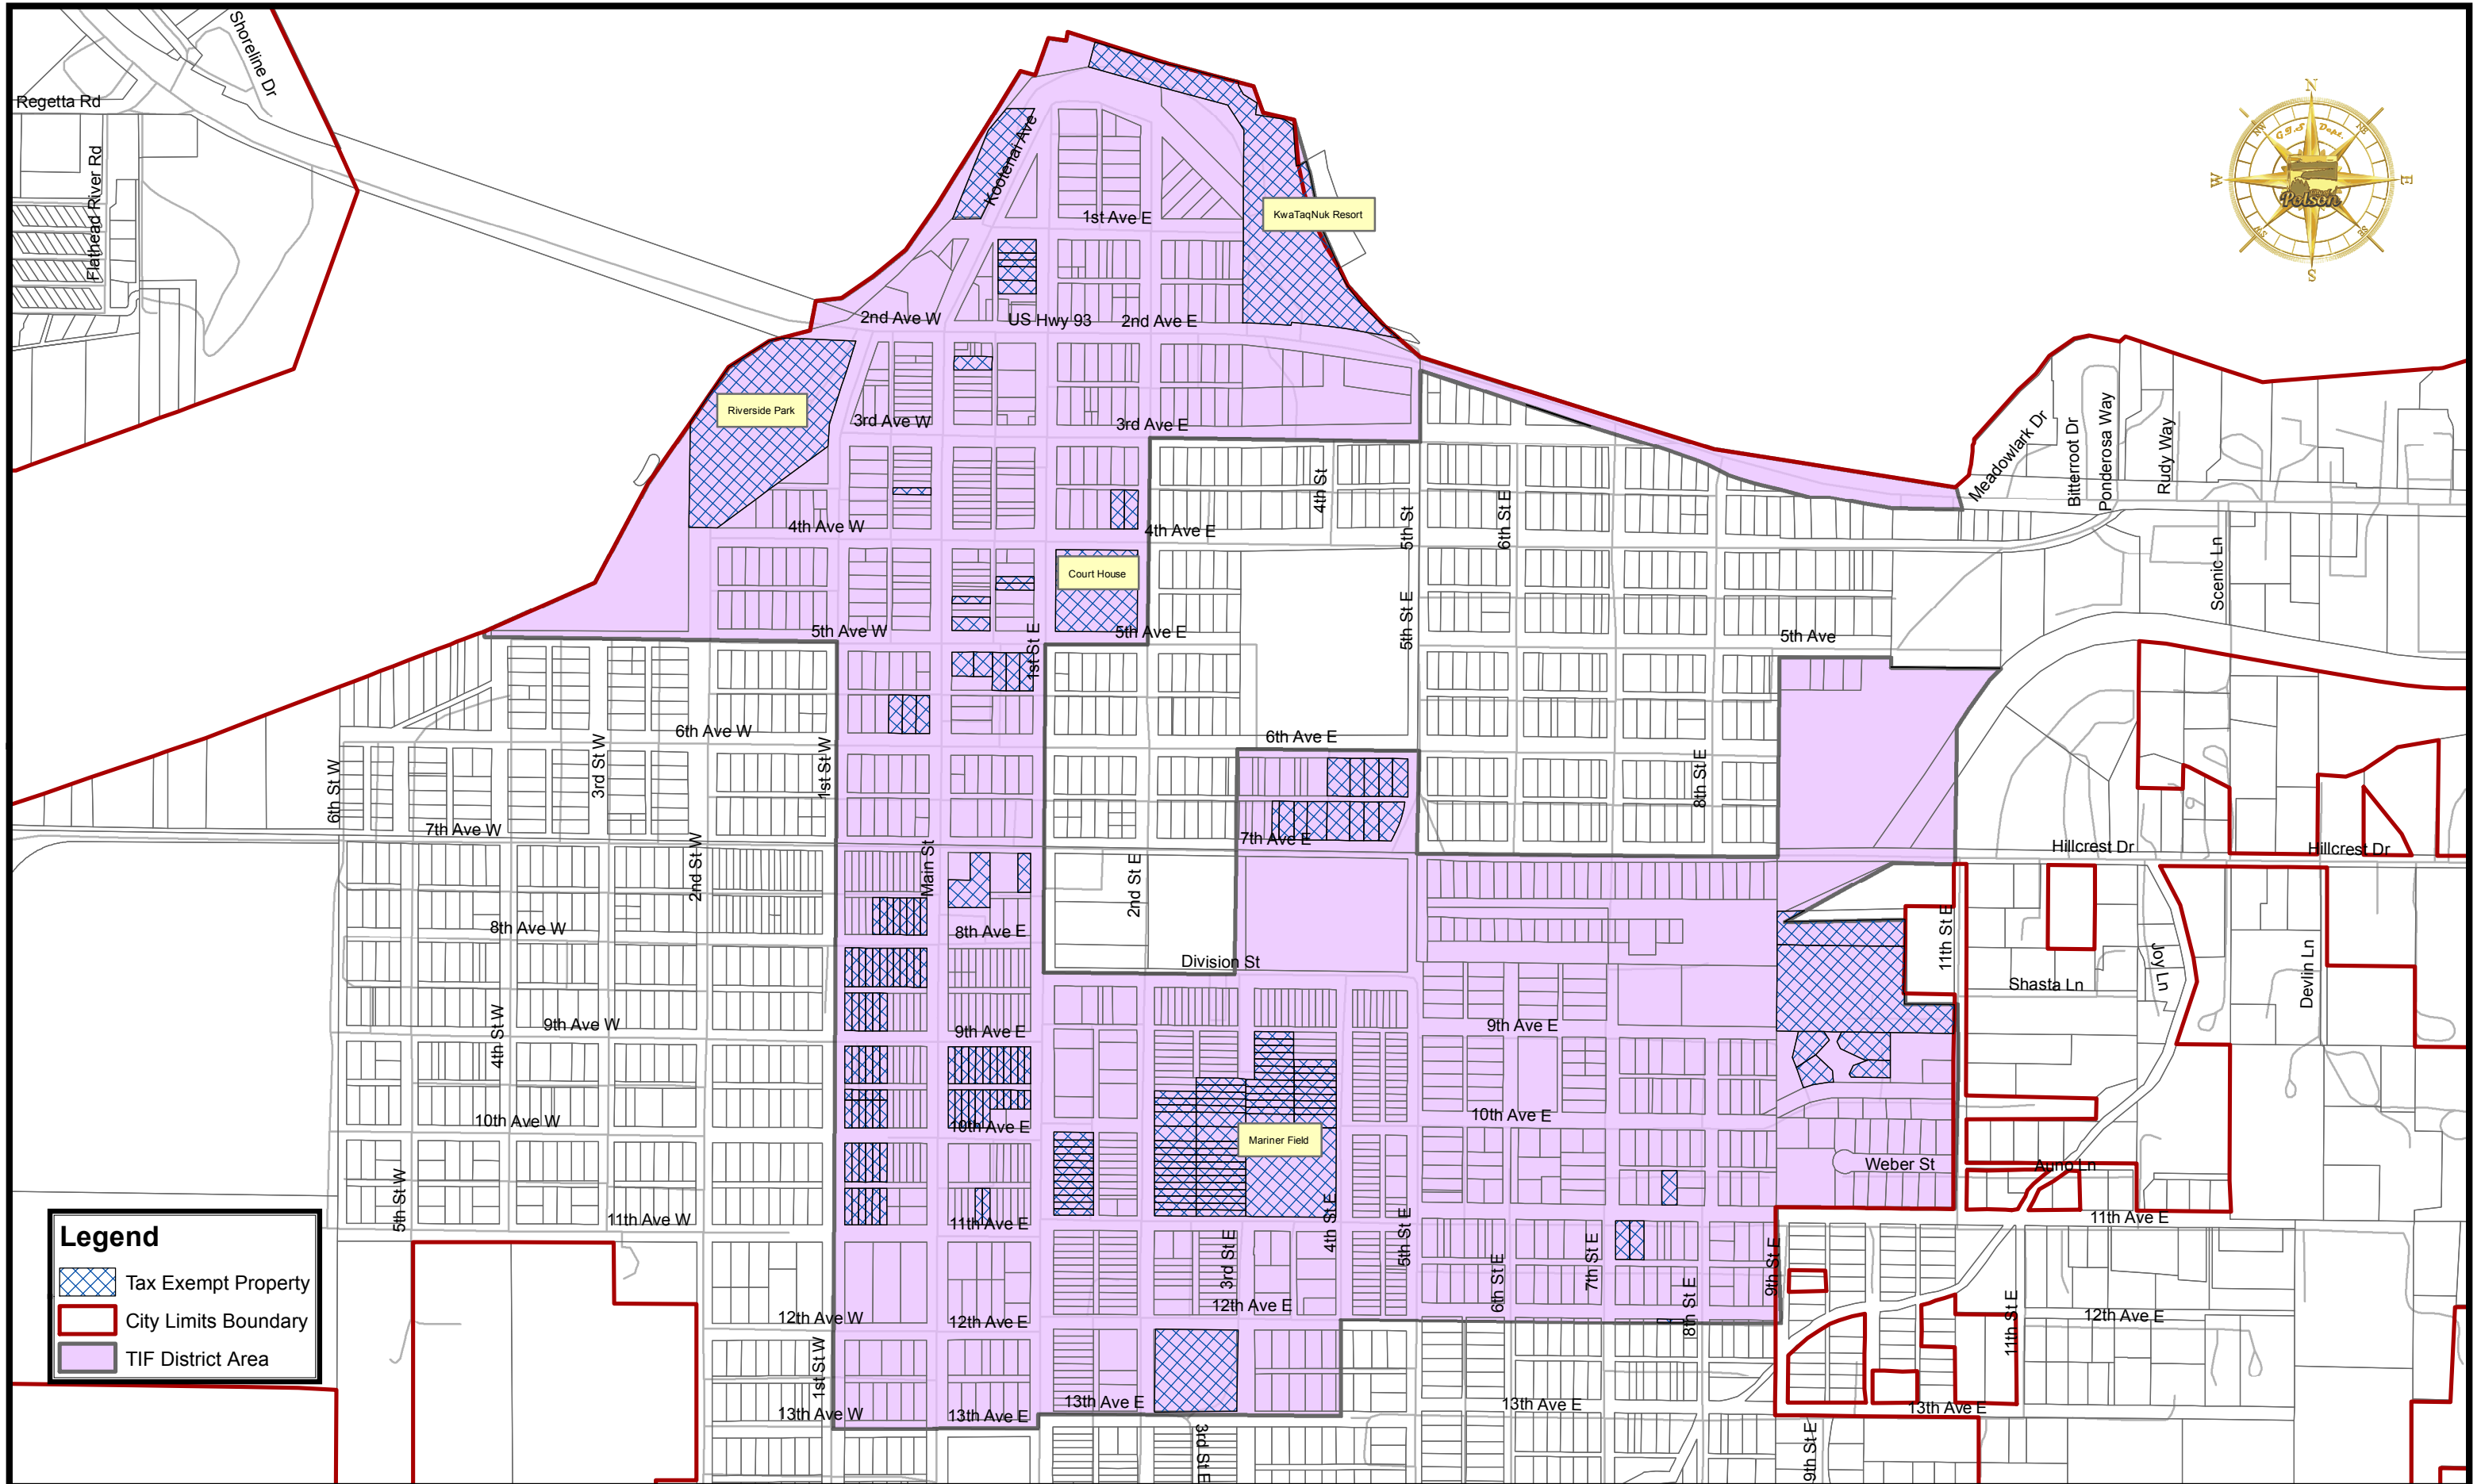

# City of Polson | Urban Renewal District Map

**Legend**

-  Tax Exempt Property
-  City Limits Boundary
-  TIF District Area

The maps and map data are provided "as-is" and are not legal surveys or legal descriptions. The City of Polson, MT explicitly disclaims any representations and warranties as to the accuracy, timeliness, or completeness of maps and data. These maps and data are created from multiple city, county, state and federal sources. The source data may contain errors. These maps and data should not be used for navigational, tracking, or any other purpose requiring exacting measurement of distance or direction. In no event will the City of Polson, MT or its officers or employees be liable for any losses or damages that might arise from the use of the maps and data. The City of Polson shall assume no liability for any decisions made, or actions taken, or not taken by the user of the maps and data. Nov 20, 2017